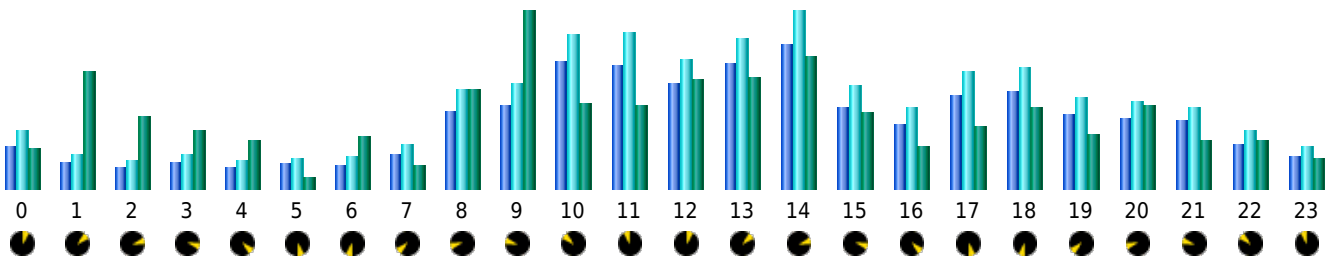

Statistics of visits of the VIVC - February 2012

Days of week

Day	Pages	Hits	Bandwidth
Mon	2,261	2,756	54.51 MB
Tue	2,071	2,746	64.89 MB
Wed	2,332	2,879	65.60 MB
Thu	2,038	2,585	105.25 MB
Fri	1,582	1,977	52.04 MB
Sat	1,096	1,360	34.12 MB
Sun	1,246	1,567	33.93 MB

Hours

Hours	Pages	Hits	Bandwidth	Hours	Pages	Hits	Bandwidth
00	1,390	1,853	39.19 MB	12	3,419	4,197	106.94 MB
01	866	1,131	113.33 MB	13	4,058	4,872	108.80 MB
02	688	940	70.97 MB	14	4,693	5,730	129.98 MB
03	855	1,129	55.82 MB	15	2,672	3,317	74.52 MB
04	698	942	47.13 MB	16	2,064	2,611	42.05 MB
05	774	999	10.72 MB	17	3,023	3,785	60.12 MB
06	730	1,033	51.36 MB	18	3,166	3,899	79.25 MB
07	1,127	1,463	22.32 MB	19	2,366	2,962	53.37 MB
08	2,532	3,244	97.20 MB	20	2,265	2,847	81.68 MB
09	2,733	3,429	172.85 MB	21	2,190	2,663	46.46 MB
10	4,090	5,028	84.49 MB	22	1,419	1,852	47.82 MB
11	3,973	5,084	80.95 MB	23	1,060	1,356	29.63 MB