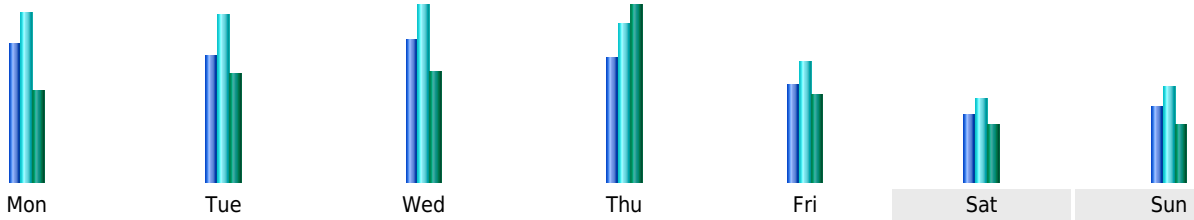

Statistics of visits of the VIVC - February 2012

Days of week

Day	Pages	Hits	Bandwidth
Mon	2,261	2,756	54.51 MB
Tue	2,071	2,746	64.89 MB
Wed	2,332	2,879	65.60 MB
Thu	2,038	2,585	105.25 MB
Fri	1,582	1,977	52.04 MB
Sat	1,096	1,360	34.12 MB
Sun	1,246	1,567	33.93 MB

Hours

Hours	Pages	Hits	Bandwidth	Hours	Pages	Hits	Bandwidth
00	1,390	1,853	39.19 MB	12	3,419	4,197	106.94 MB
01	866	1,131	113.33 MB	13	4,058	4,872	108.80 MB
02	688	940	70.97 MB	14	4,693	5,730	129.98 MB
03	855	1,129	55.82 MB	15	2,672	3,317	74.52 MB
04	698	942	47.13 MB	16	2,064	2,611	42.05 MB
05	774	999	10.72 MB	17	3,023	3,785	60.12 MB
06	730	1,033	51.36 MB	18	3,166	3,899	79.25 MB
07	1,127	1,463	22.32 MB	19	2,366	2,962	53.37 MB
08	2,532	3,244	97.20 MB	20	2,265	2,847	81.68 MB
09	2,733	3,429	172.85 MB	21	2,190	2,663	46.46 MB
10	4,090	5,028	84.49 MB	22	1,419	1,852	47.82 MB
11	3,973	5,084	80.95 MB	23	1,060	1,356	29.63 MB