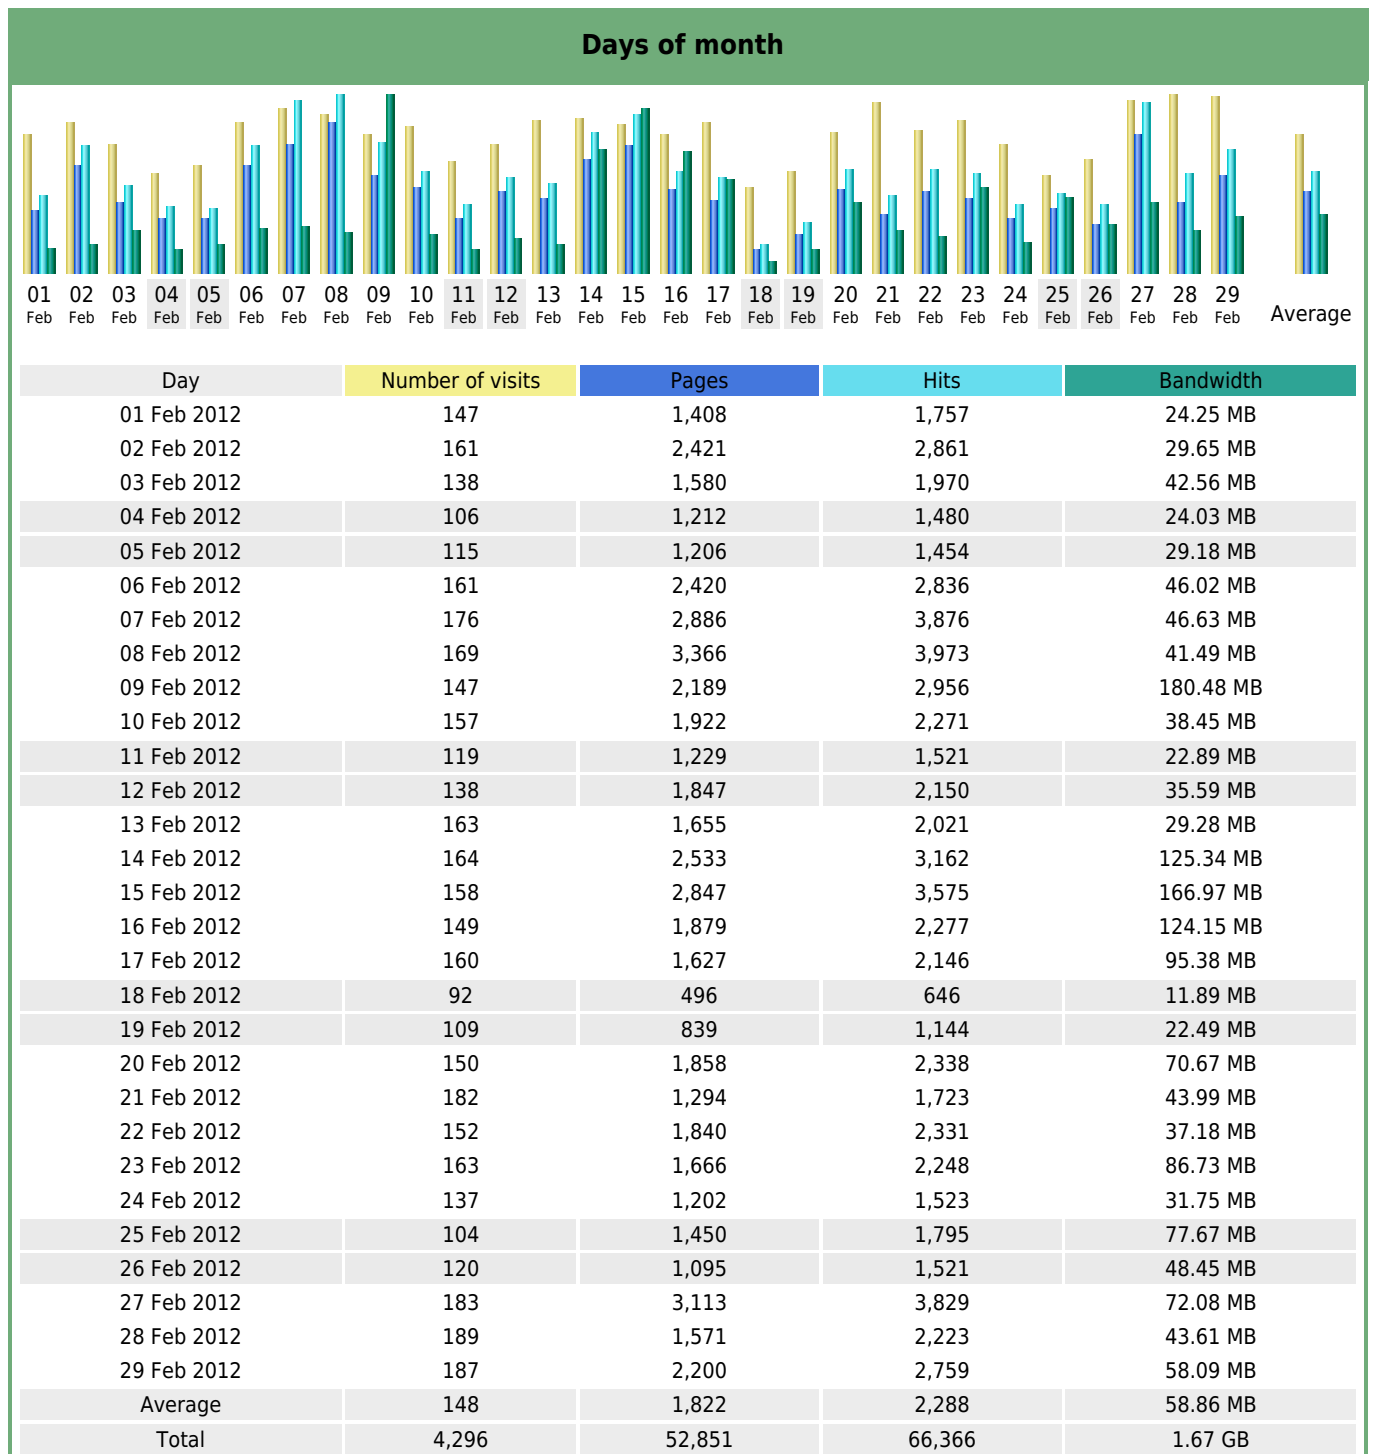

Statistics of visits of the VIVC - February 2012

Days of week

Day	Pages	Hits	Bandwidth
Mon	2,261	2,756	54.51 MB
Tue	2,071	2,746	64.89 MB
Wed	2,332	2,879	65.60 MB
Thu	2,038	2,585	105.25 MB
Fri	1,582	1,977	52.04 MB
Sat	1,096	1,360	34.12 MB
Sun	1,246	1,567	33.93 MB

Hours

Hours	Pages	Hits	Bandwidth	Hours	Pages	Hits	Bandwidth
00	1,390	1,853	39.19 MB	12	3,419	4,197	106.94 MB
01	866	1,131	113.33 MB	13	4,058	4,872	108.80 MB
02	688	940	70.97 MB	14	4,693	5,730	129.98 MB
03	855	1,129	55.82 MB	15	2,672	3,317	74.52 MB
04	698	942	47.13 MB	16	2,064	2,611	42.05 MB
05	774	999	10.72 MB	17	3,023	3,785	60.12 MB
06	730	1,033	51.36 MB	18	3,166	3,899	79.25 MB
07	1,127	1,463	22.32 MB	19	2,366	2,962	53.37 MB
08	2,532	3,244	97.20 MB	20	2,265	2,847	81.68 MB
09	2,733	3,429	172.85 MB	21	2,190	2,663	46.46 MB
10	4,090	5,028	84.49 MB	22	1,419	1,852	47.82 MB
11	3,973	5,084	80.95 MB	23	1,060	1,356	29.63 MB